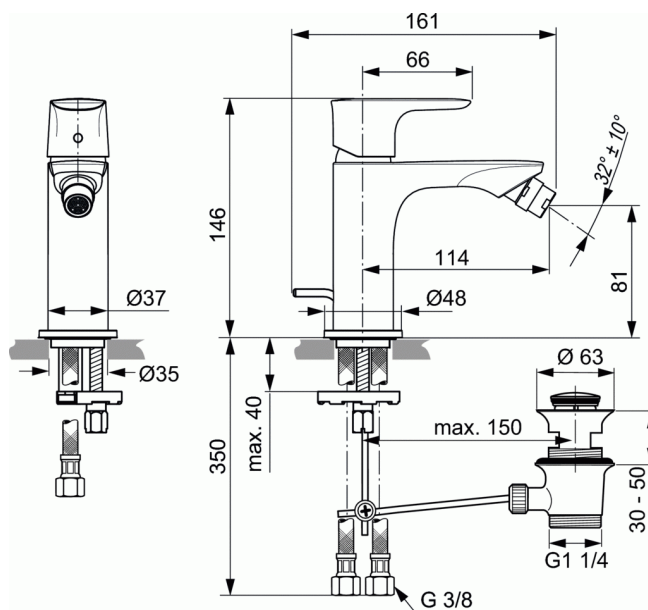

CONNECT AIR

One-hole bidet mixer, slim

One-hole bidet mixer, slim

Brass cast slim body

Metal handle with red and blue colour indication - printed on handle

Flexible hoses PEX G3/8"

Ball-joint & PCA aerator M18x1 with 5 l/min flow rate limiter
25 mm cartridge

Metal pop-up waste with plastic plug

Easy-Fix fixation with centering & sealing ring

Noise class 1

Finishes:

- technology electroplating (AA)

- technology PVD (GN, A2, A5) - available in August 2020

Comply with EN817